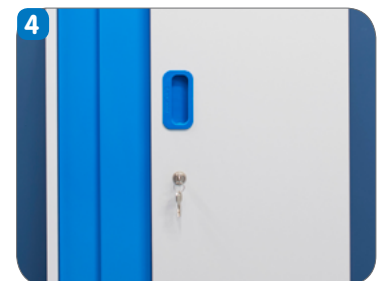

Lyte Single Mini 10

Lyte Multi Mini 10

Lyte 10 Single

Lyte 10 Multi

Lyte 16 Single

Lyte 16 Multi

Lyte Wall 10

Lyte Single, Multi & Mini

LapCabby Lyte

Single / Multi / Mini / Lyte Wall

LapCabby

New thinking in ICT storage

7. IEC power cables plug into the mains and are designed to snap out if pulled away from the wall, preventing damage to the unit or any nasty trips