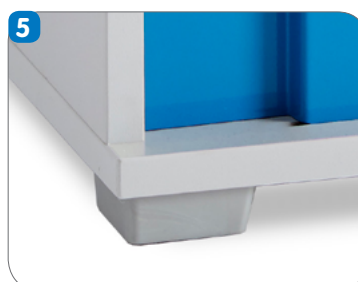

Lyte Single Mini 10

Lyte Multi Mini 10

Lyte 10 Single

Lyte 10 Multi

Lyte 16 Single

Lyte 16 Multi

Lyte Wall 10

Lyte Single, Multi & Mini

LapCabby Lyte

Single / Multi / Mini / Lyte Wall

LapCabby

New thinking in ICT storage

7. IEC power cables plug into the mains and are designed to snap out if pulled away from the wall, preventing damage to the unit or any nasty trips